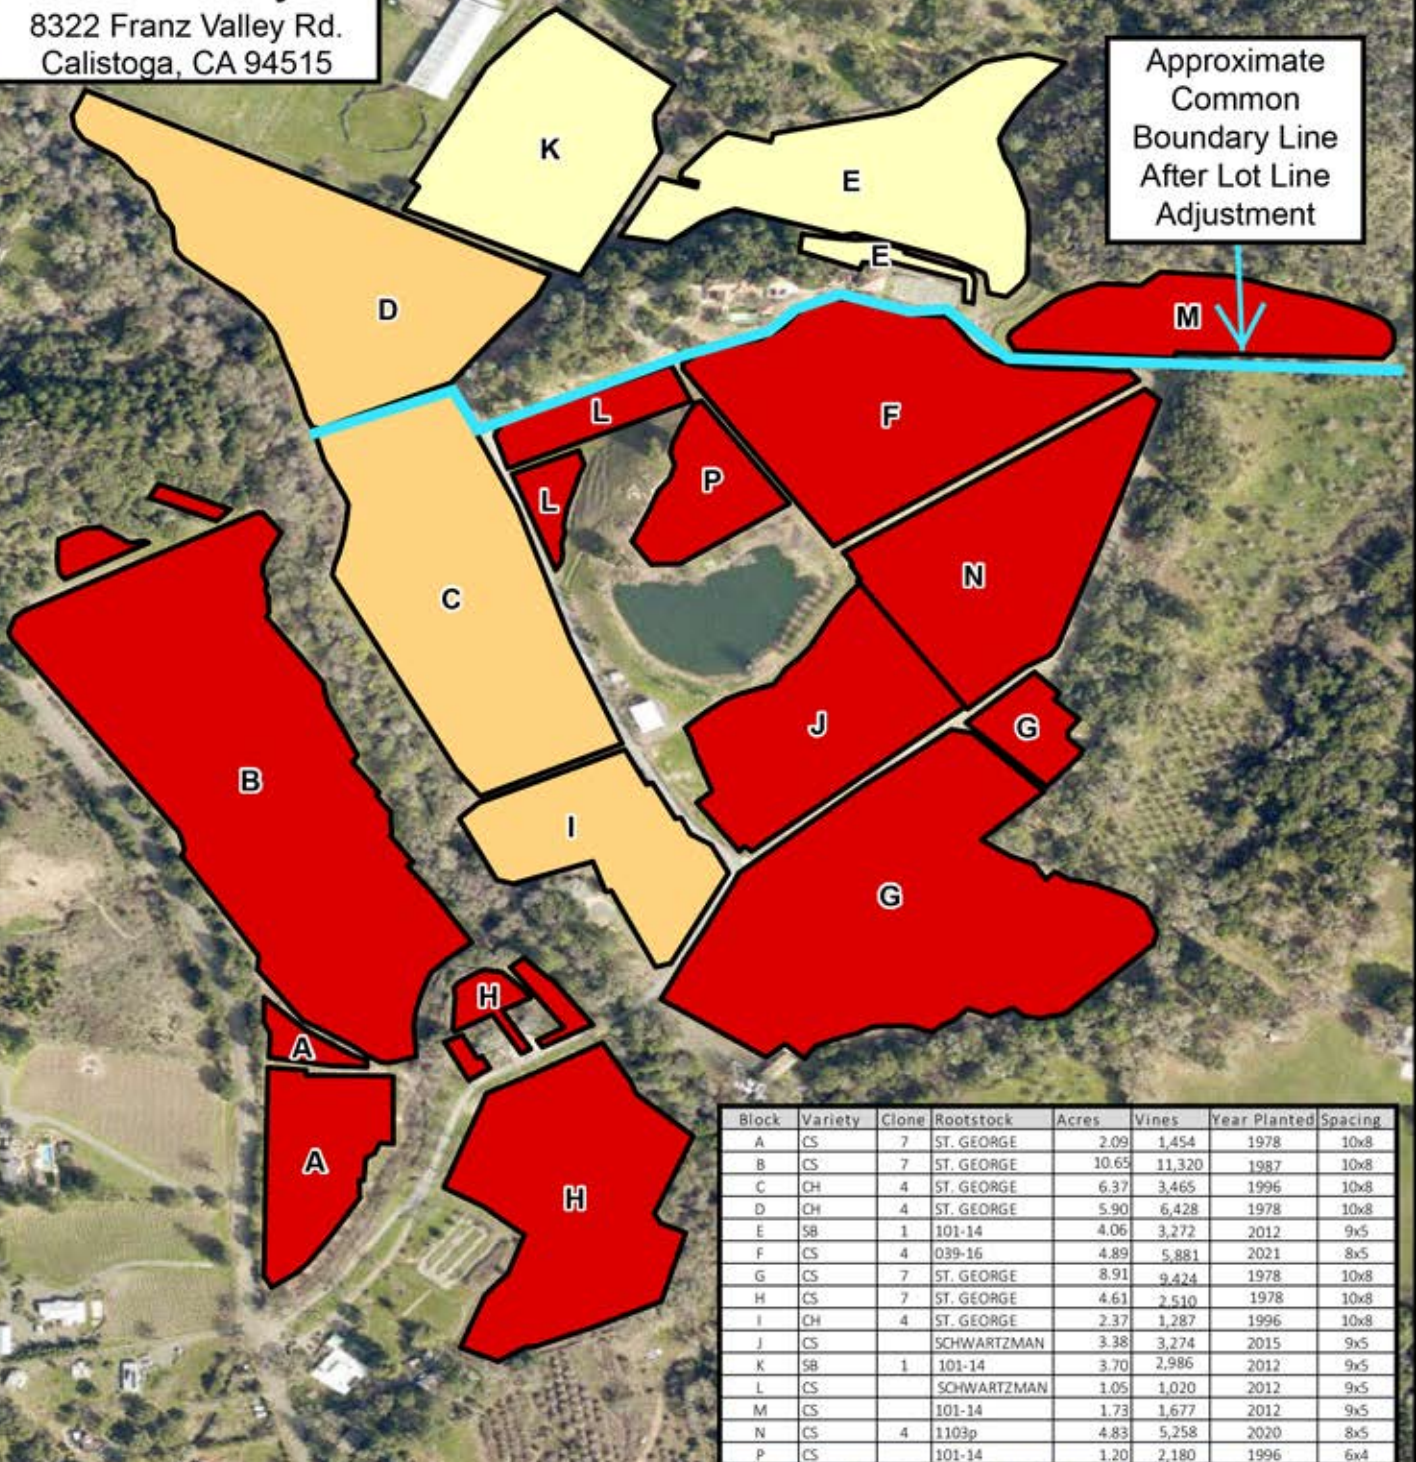

STORNETTA MADE
VINEYARDS

Bellissimo Vineyard

8322 Franz Valley Rd.
Calistoga, CA 94515

Approximate
Common
Boundary Line
After Lot Line
Adjustment

Block	Variety	Clone	Rootstock	Acres	Vines	Year Planted	Spacing
A	CS	7	ST. GEORGE	2.09	1,454	1978	10x8
B	CS	7	ST. GEORGE	10.65	11,320	1987	10x8
C	CH	4	ST. GEORGE	6.37	3,465	1996	10x8
D	CH	4	ST. GEORGE	5.90	6,428	1978	10x8
E	SB	1	101-14	4.06	3,272	2012	9x5
F	CS	4	039-16	4.89	5,881	2021	8x5
G	CS	7	ST. GEORGE	8.91	9,424	1978	10x8
H	CS	7	ST. GEORGE	4.61	2,510	1978	10x8
I	CH	4	ST. GEORGE	2.37	1,287	1996	10x8
J	CS		SCHWARTZMAN	3.38	3,274	2015	9x5
K	SB	1	101-14	3.70	2,986	2012	9x5
L	CS		SCHWARTZMAN	1.05	1,020	2012	9x5
M	CS		101-14	1.73	1,677	2012	9x5
N	CS	4	1103p	4.83	5,258	2020	8x5
P	CS		101-14	1.20	2,180	1996	6x4

Legend

Total Acres: 65.74

- Cabernet Sauvignon 37.76 acres
- Chardonnay 20.22 acres
- Sauvignon Blanc 7.76 acres