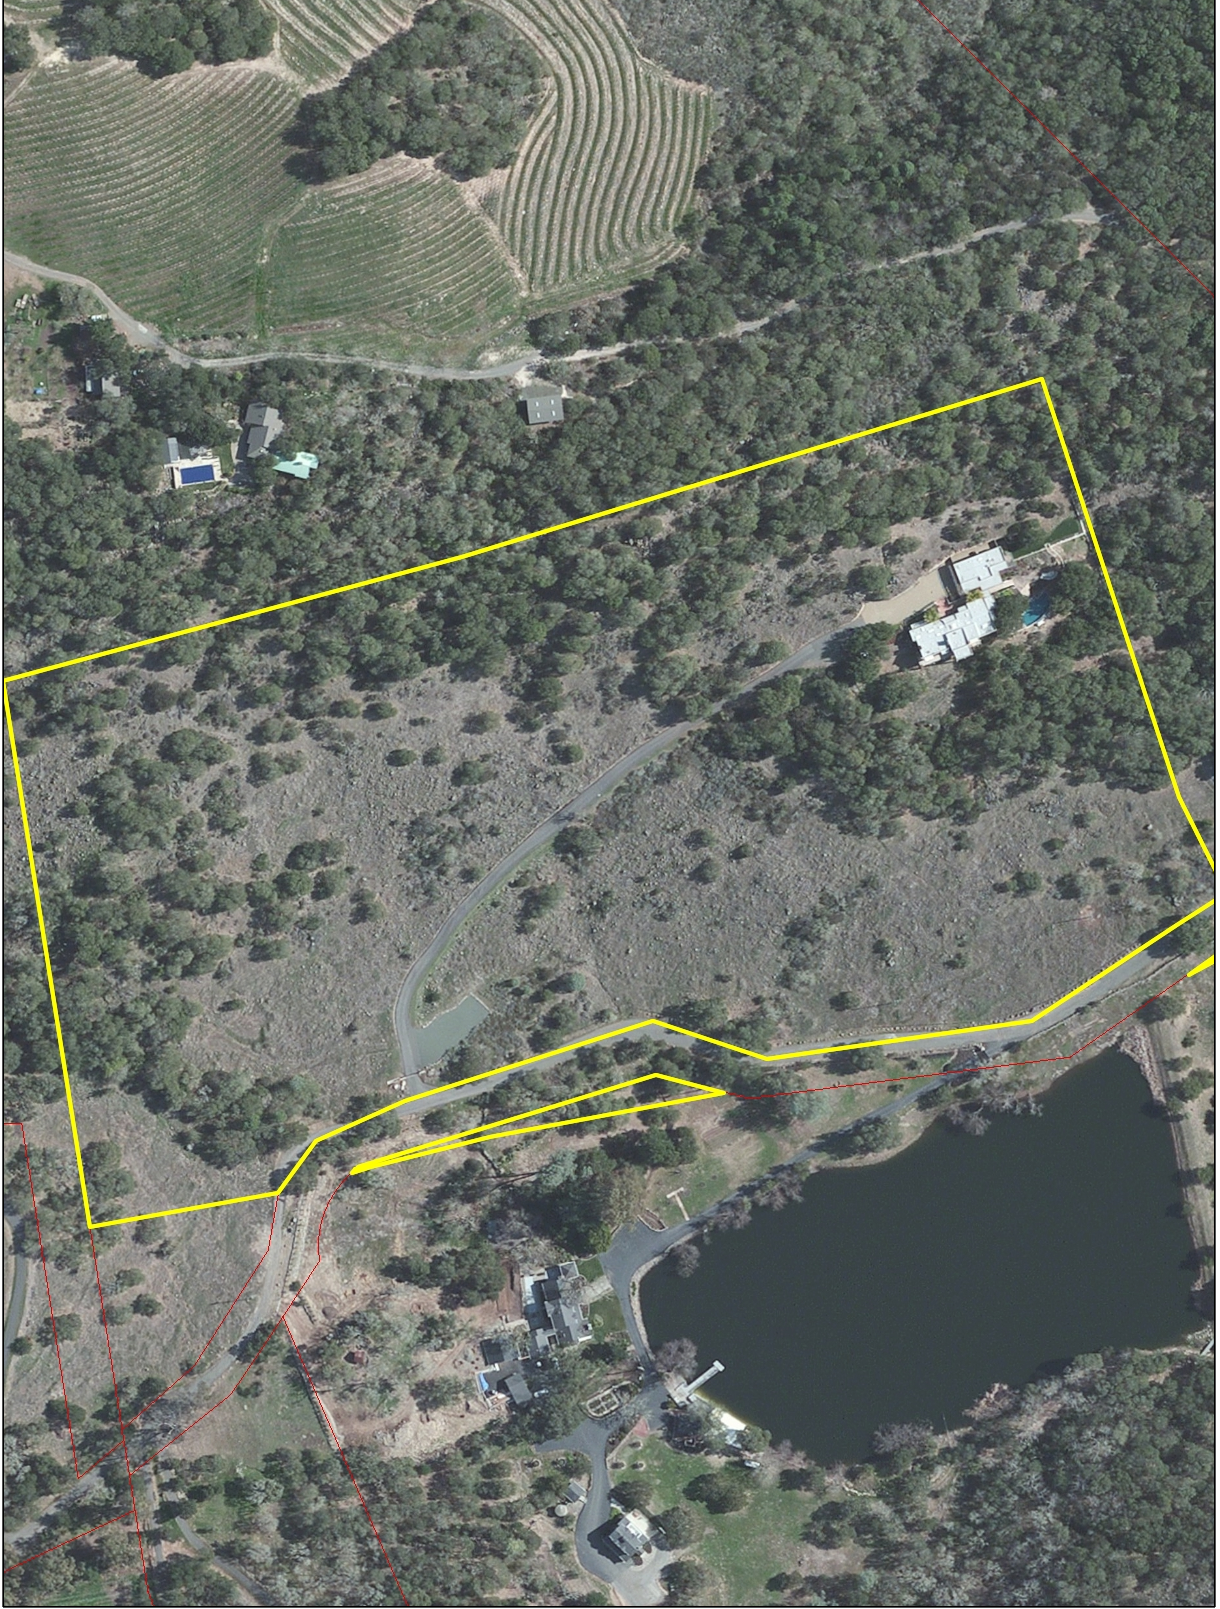

County of Napa GIS

Legend

Parcels

County Boundary

Disclaimer: This map was prepared for informational purposes only. No liability is assumed for the accuracy of the data delineated hereon.

577.0

288.48

0

577.0 Feet

Notes

This map was printed on

3/13/2013